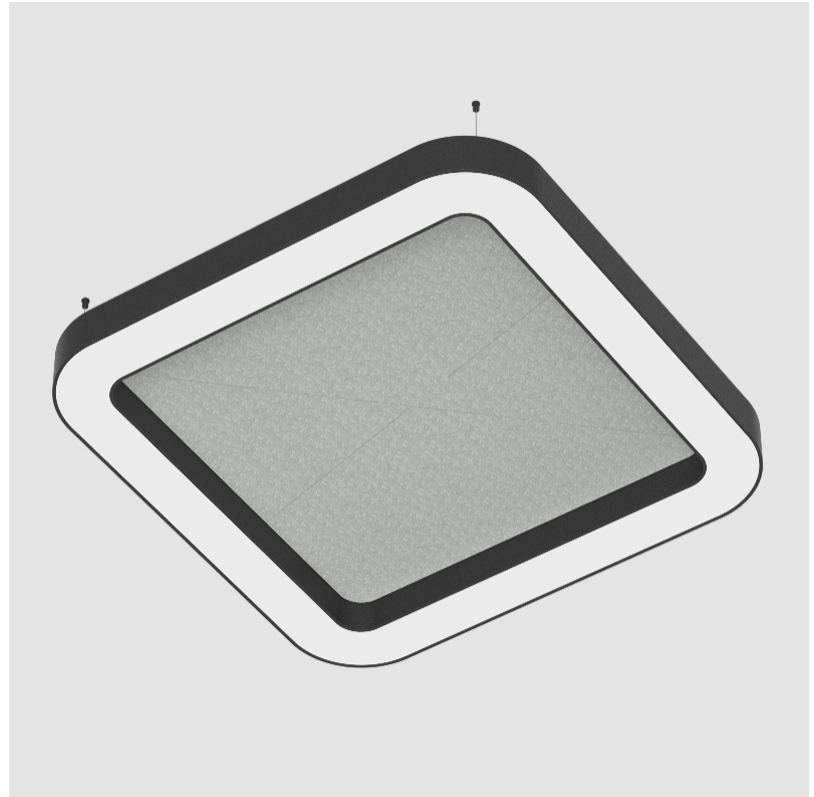

GENERAL

Series: Quantum Acoustic
Partner: Prolicht
Division: Architectural
Installation: Suspension
Product Type: Acoustic
Mounting Location: Ceiling
Light Distribution: Direct

PHYSICAL

Shape: Round
Length (mm): 1400
Length (in): 55 1/8
Width (mm): 1400
Width (in): 55 1/8
Height (mm): 120
Height (in): 4 3/4

Diffuser: [PMMA - Opal / Micro-Prism](#)
Fixture Finish: [SSR / BKV / CWI / CRY / HAB / UFT / ITA / RUA / FTG / MYG / LOD / PUS / FRO / FUP / KIA / POP / BLS / SPG / MEY / GOH / CHC / COM / ABZ / JAG / OBR / MOS / ROR](#)

Acoustic Finish: [SFW / CYW / SEE / SYN / MTS / PMB / TTN / CYB / STO / DPE / BES / SHB / ARE / ANE / VRD / CRF](#)

Fixture Material: Aluminum
Primary Material: Acoustic
Cable Details: 2000mm / 78 3/4" or 6000mm / 236 1/4" Transparent Cable

ELECTRICAL

Lamp Type: LED (Zhaga Standard)
Input Wattage (W): 78.3
Total Output Wattage (W): 71.2
Dimming: [Tri-Mode (Non-Dimming and Phase Dimming (120Vac only) and 0-10V Dimming)](#)
Driver Included: Yes
Driver Location: Integrated
Driver Class: Class 2
Input Voltage (V): 120

LED

Color Temperature (°K): [2700 / 3000 / 3500 / 4000](#)
Max. Delivered Lumen (lm): [6639 / 6871 / 8068 / 6985](#)
Nominal Lumen (lm): [10213 / 6871 / 12412 / 10747](#)
CRI: >90 CRI
Lamp Life (hrs): 50000

OPTICAL

RATINGS AND CERTIFICATIONS

Certified By: CSA Certified to UL and CSA Standards
IP rating: IP20