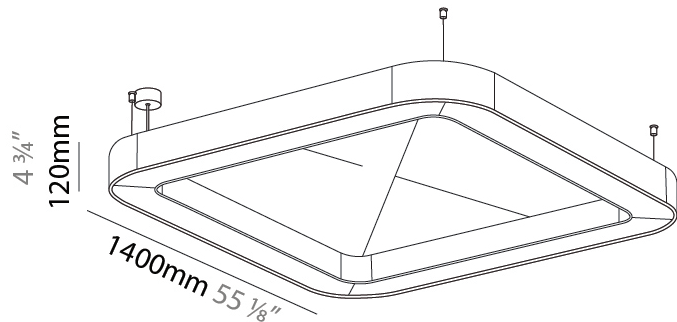

GENERAL

Series: Quantum Acoustic
Partner: Prolicht
Division: Architectural
Installation: Suspension
Product Type: Acoustic
Mounting Location: Ceiling
Light Distribution: Direct

PHYSICAL

Shape: Round
Length (mm): 1400
Length (in): 55 1/8
Width (mm): 1400
Width (in): 55 1/8
Height (mm): 120
Height (in): 4 3/4

Diffuser: [PMMA - Opal / Micro-Prism](#)
Fixture Finish: [SSR / BKV / CWI / CRY / HAB / UFT / ITA / RUA / FTG / MYG / LOD / PUS / FRO / FUP / KIA / POP / BLS / SPG / MEY / GOH / CHC / COM / ABZ / JAG / OBR / MOS / ROR](#)

Acoustic Finish: [SFW / CYW / SEE / SYN / MTS / PMB / TTN / CYB / STO / DPE / BES / SHB / ARE / ANE / VRD / CRF](#)

Fixture Material: Aluminum
Primary Material: Acoustic
Cable Details: 2000mm / 78 3/4" or 6000mm / 236 1/4" Transparent Cable

ELECTRICAL

Lamp Type: LED (Zhaga Standard)
Input Wattage (W): 78.3
Total Output Wattage (W): 71.2
Dimming: [Tri-Mode (Non-Dimming and Phase Dimming (120Vac only) and 0-10V Dimming)](#)
Driver Included: Yes
Driver Location: Integrated
Driver Class: Class 2
Input Voltage (V): 120

LED

Color Temperature (°K): [2700 / 3000 / 3500 / 4000](#)
Max. Delivered Lumen (lm): [6639 / 6871 / 8068 / 6985](#)
Nominal Lumen (lm): [10213 / 6871 / 12412 / 10747](#)
CRI: >90 CRI
Lamp Life (hrs): 50000

OPTICAL

RATINGS AND CERTIFICATIONS

Certified By: CSA Certified to UL and CSA Standards
IP rating: IP20