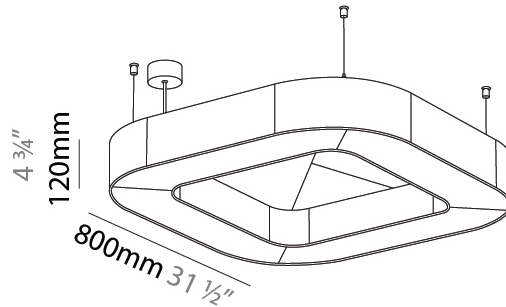

GENERAL

Series: Quantum Acoustic
Partner: Prolicht
Division: Architectural
Installation: Suspension
Product Type: Acoustic
Mounting Location: Ceiling
Light Distribution: Direct

PHYSICAL

Shape: Round
Length (mm): 800
Length (in): 31 1/2
Width (mm): 800
Width (in): 31 1/2
Height (mm): 120
Height (in): 4 3/4

Diffuser: [PMMA - Opal / Micro-Prism](#)
Fixture Finish: [SSR / BKV / CWI / CRY / HAB / UFT / ITA / RUA / FTG / MYG / LOD / PUS / FRO / FUP / KIA / POP / BLS / SPG / MEY / GOH / CHC / COM / ABZ / JAG / OBR / MOS / ROR](#)

Acoustic Finish: [SFW / CYW / SEE / SYN / MTS / PMB / TTN / CYB / STO / DPE / BES / SHB / ARE / ANE / VRD / CRF](#)

Fixture Material: Aluminum
Primary Material: Acoustic
Cable Details: 2000mm / 78 3/4" or 6000mm / 236 1/4" Transparent Cable

ELECTRICAL

Lamp Type: LED (Zhaga Standard)
Input Wattage (W): 58.7
Total Output Wattage (W): 53.7
Dimming: [Tri-Mode (Non-Dimming and Phase Dimming (120Vac only) and 0-10V Dimming)](#)
Driver Included: Yes
Driver Location: Integrated
Driver Class: Class 2
Input Voltage (V): 120

LED

Color Temperature (°K): [2700 / 3000 / 3500 / 4000](#)
Max. Delivered Lumen (lm): Max 6423
Nominal Lumen (lm): Max 8759
CRI: >90 CRI
Lamp Life (hrs): 50000

OPTICAL

RATINGS AND CERTIFICATIONS

Certified By: CSA Certified to UL and CSA Standards
IP rating: IP20